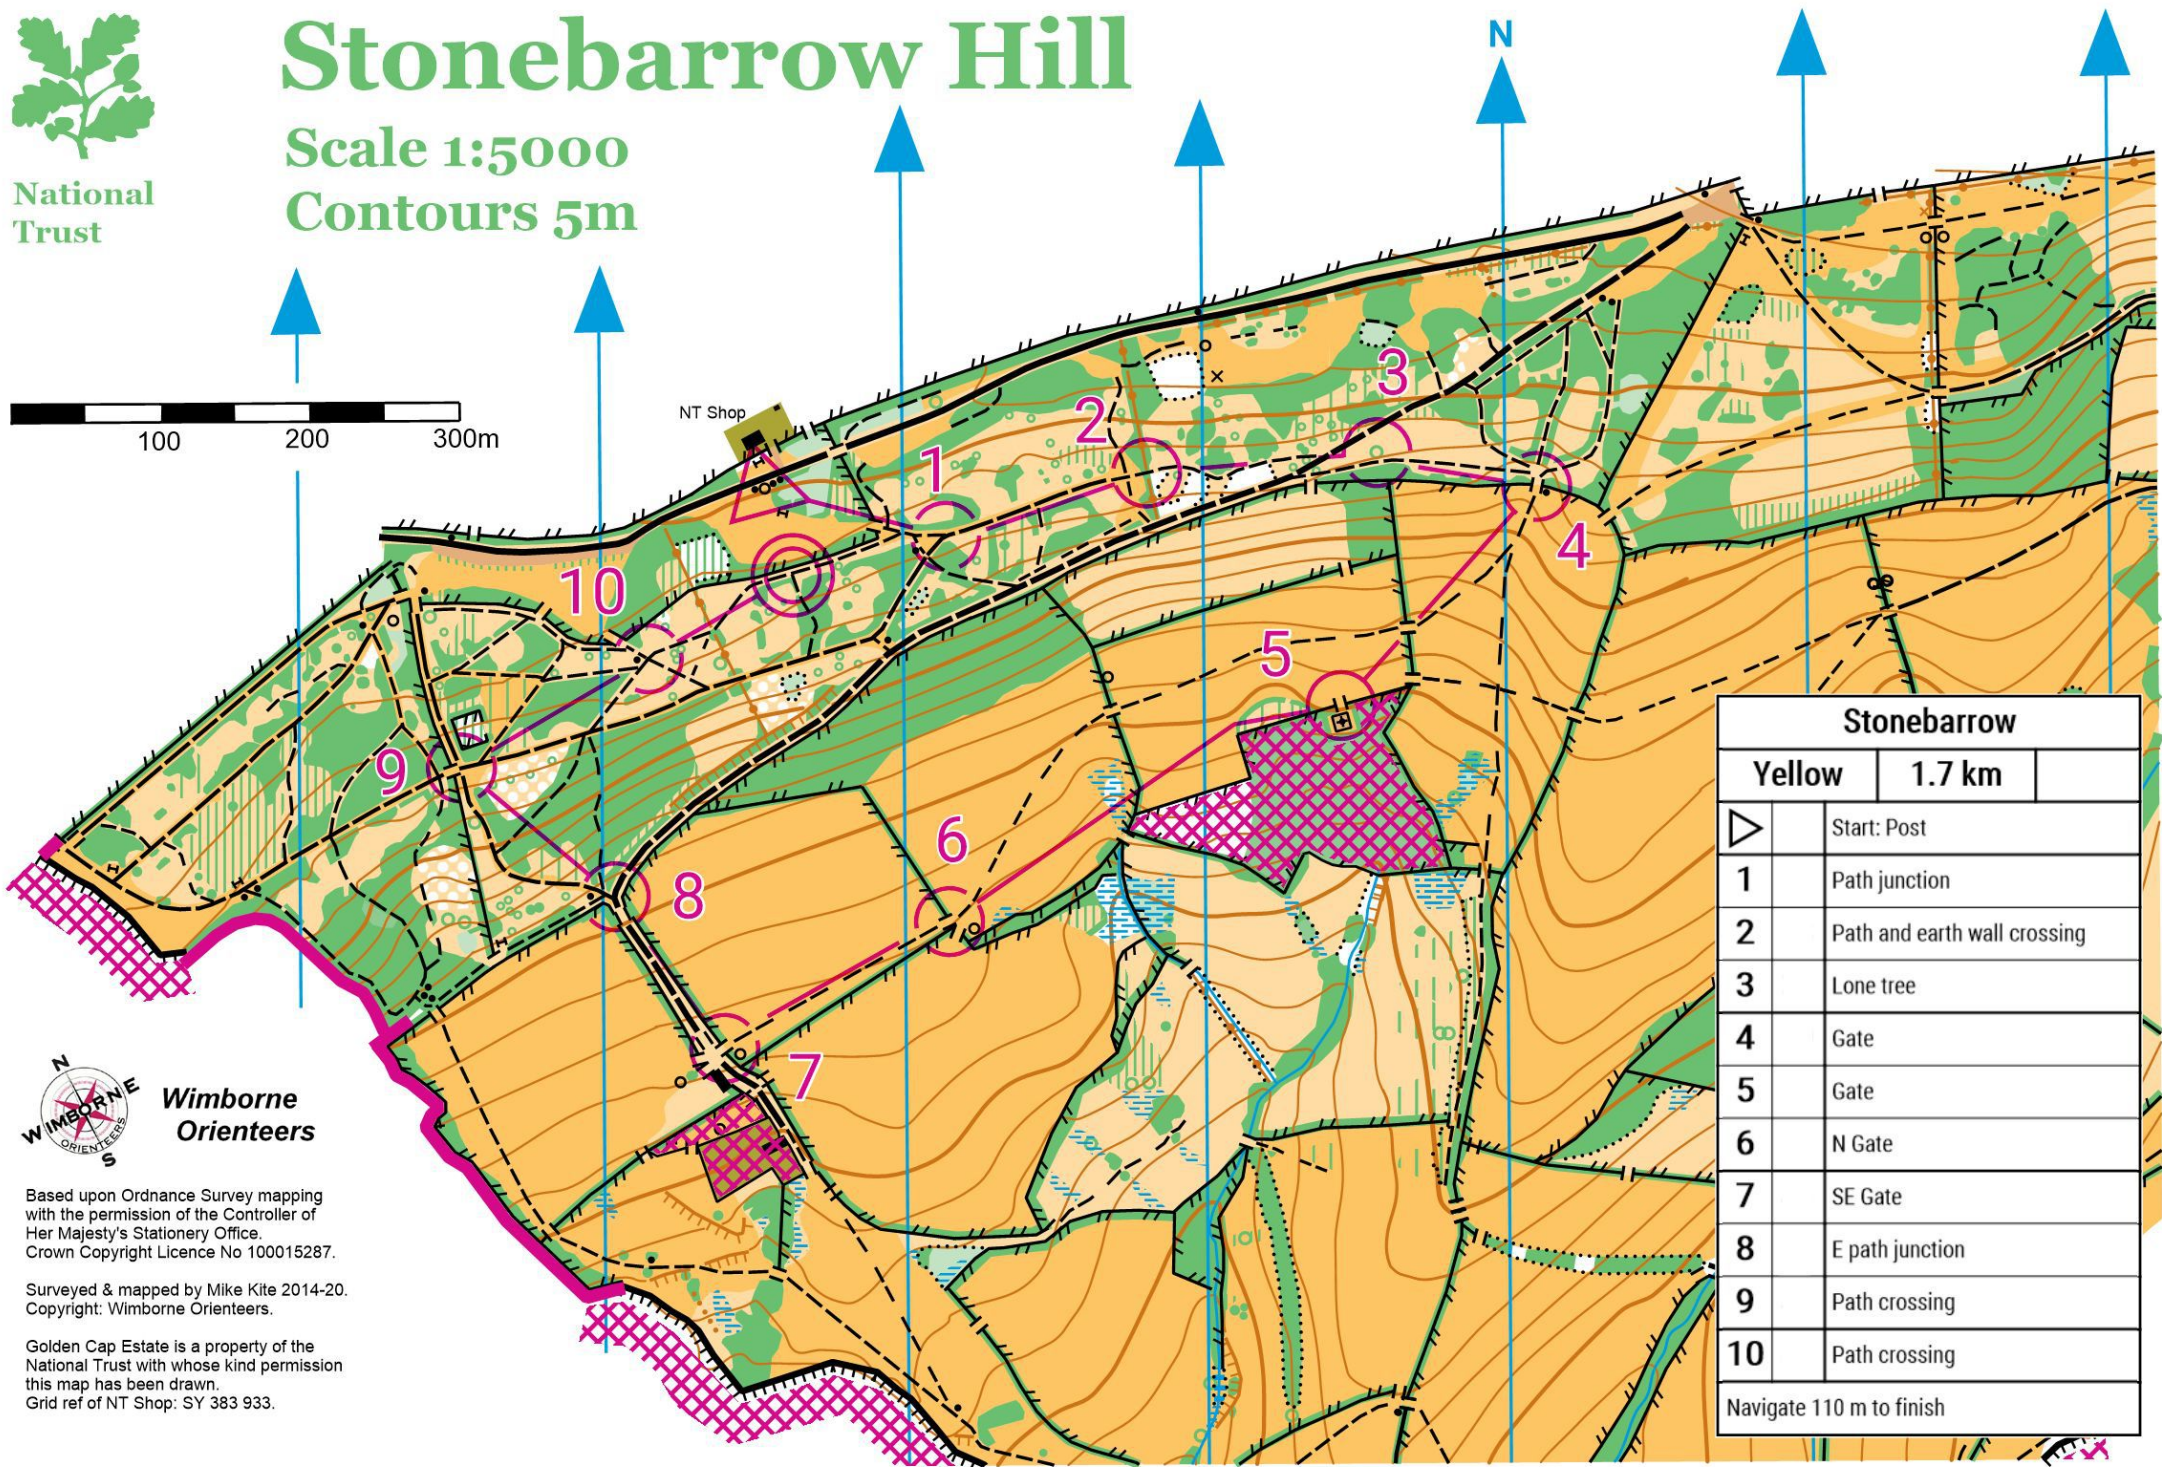

National Trust

Stonebarrow Hill

Scale 1:5000

Contours 5m

NT Shop

Stonebarrow

Yellow 1.7 km

	Start: Post
1	Path junction
2	Path and earth wall crossing
3	Lone tree
4	Gate
5	Gate
6	N Gate
7	SE Gate
8	E path junction
9	Path crossing
10	Path crossing
Navigate 110 m to finish	

Wimborne Orienteers

Based upon Ordnance Survey mapping with the permission of the Controller of Her Majesty's Stationery Office. Crown Copyright Licence No 100015287.

Surveyed & mapped by Mike Kite 2014-20. Copyright: Wimborne Orienteers.

Golden Cap Estate is a property of the National Trust with whose kind permission this map has been drawn. Grid ref of NT Shop: SY 383 933.