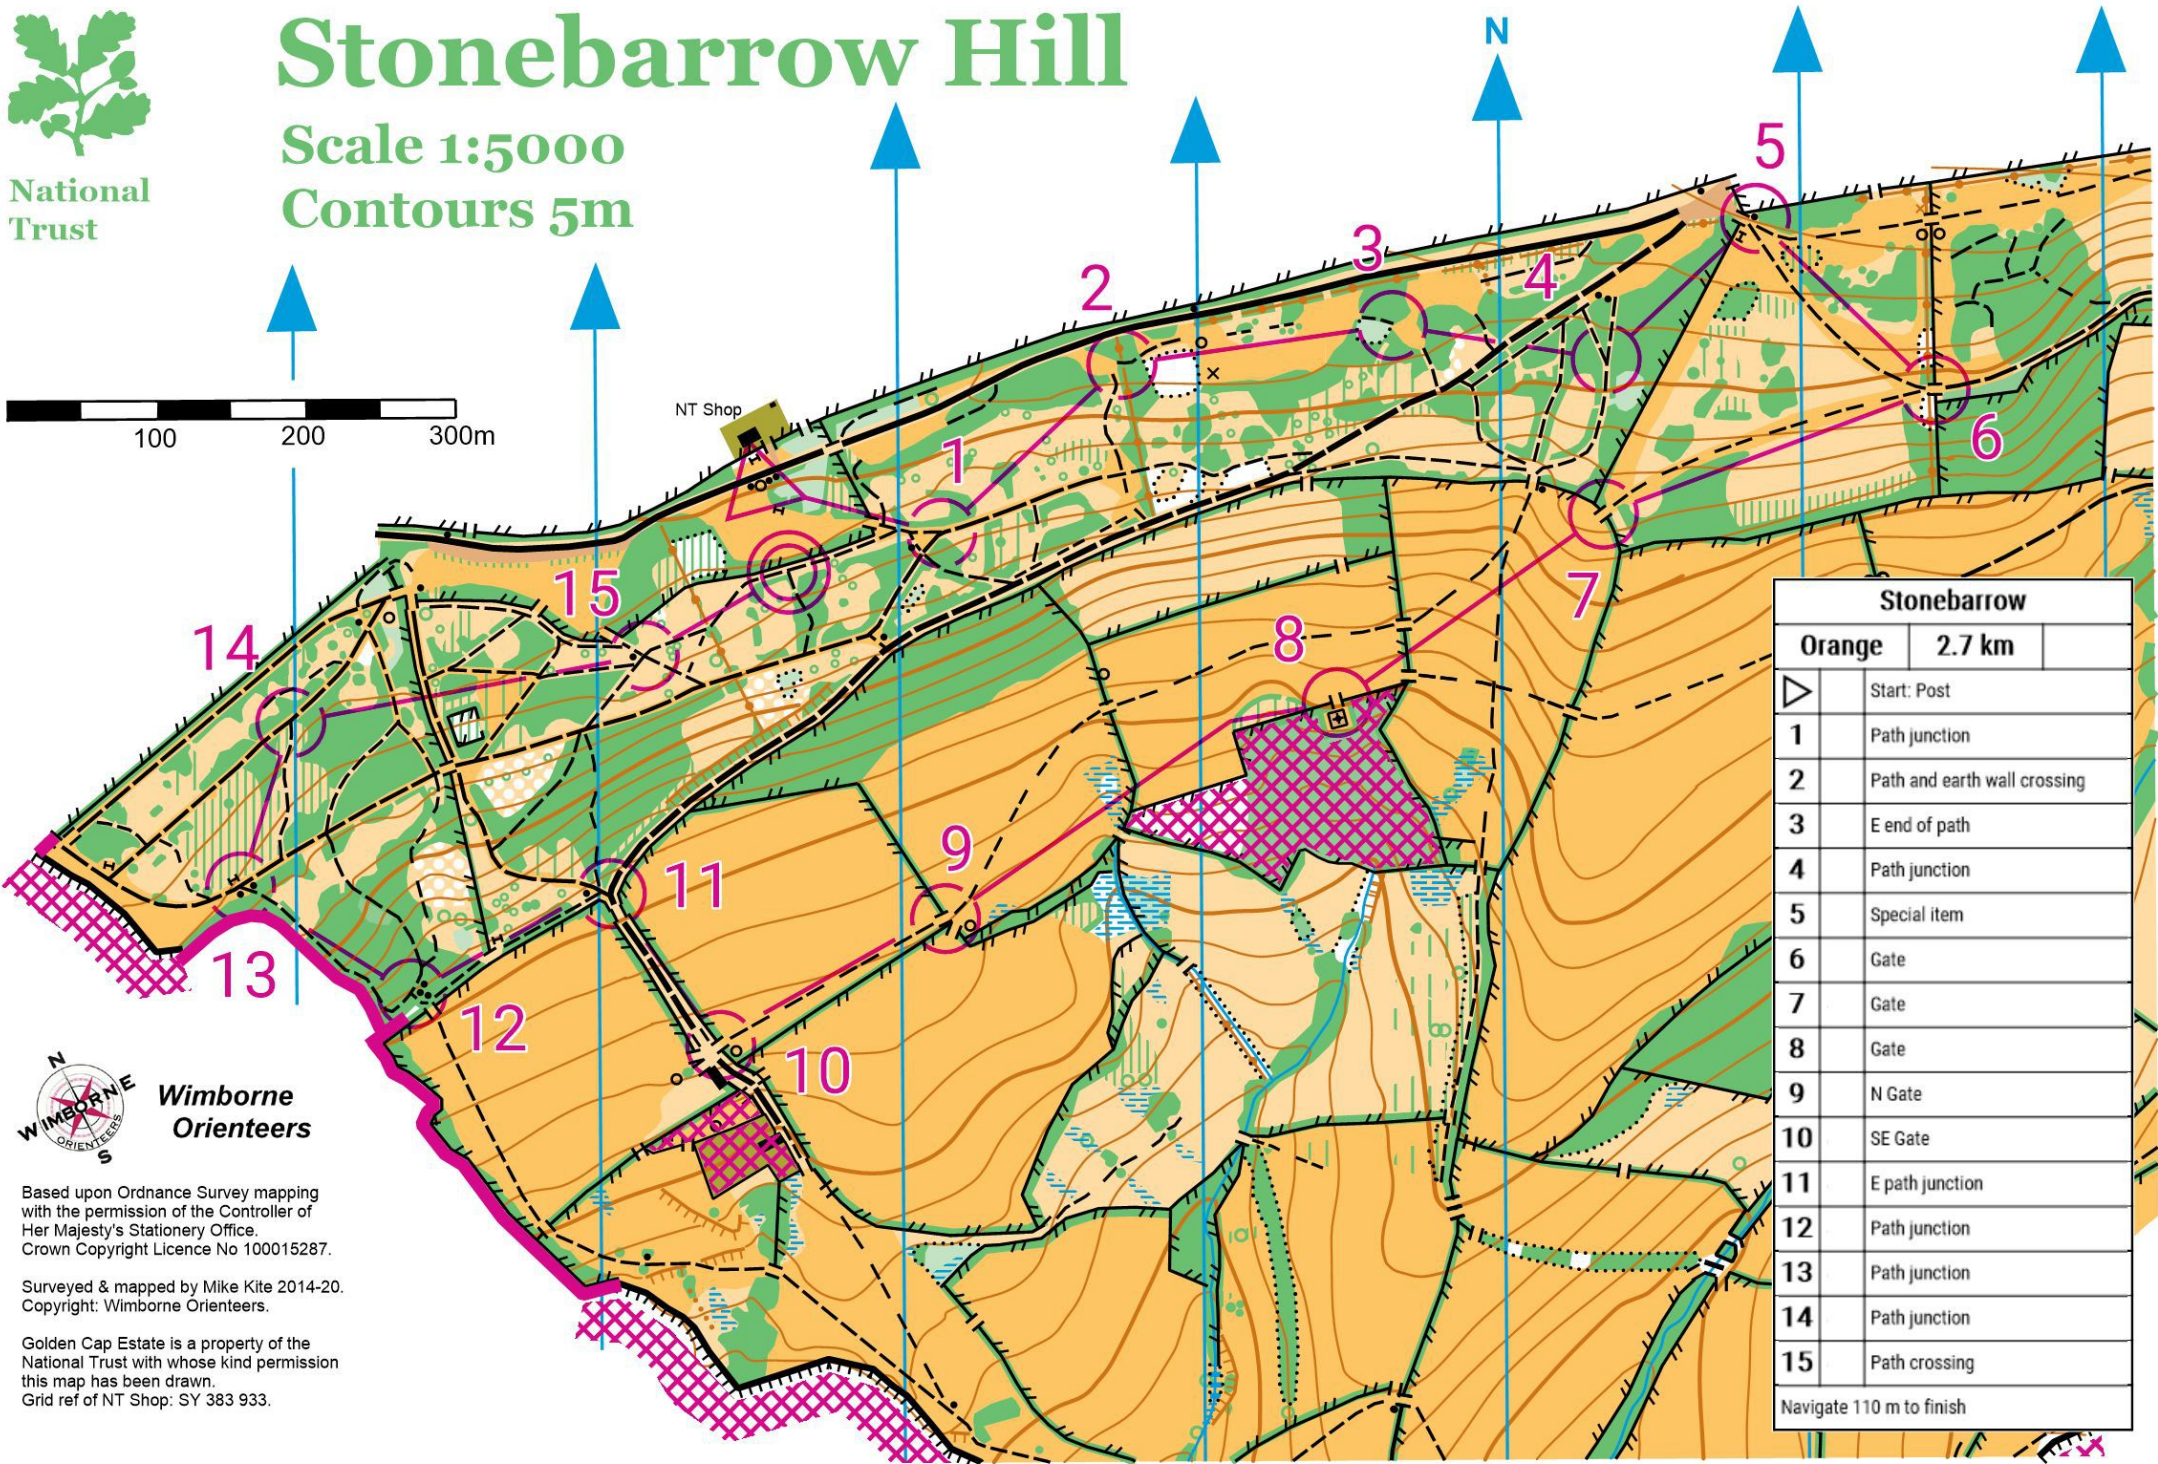

National Trust

Stonebarrow Hill

Scale 1:5000

Contours 5m

Stonebarrow	
Orange	2.7 km
	Start: Post
1	Path junction
2	Path and earth wall crossing
3	E end of path
4	Path junction
5	Special item
6	Gate
7	Gate
8	Gate
9	N Gate
10	SE Gate
11	E path junction
12	Path junction
13	Path junction
14	Path junction
15	Path crossing
Navigate 110 m to finish	

Wimborne Orienteers

Based upon Ordnance Survey mapping with the permission of the Controller of Her Majesty's Stationery Office. Crown Copyright Licence No 100015287.

Surveyed & mapped by Mike Kite 2014-20. Copyright: Wimborne Orienteers.

Golden Cap Estate is a property of the National Trust with whose kind permission this map has been drawn. Grid ref of NT Shop: SY 383 933.